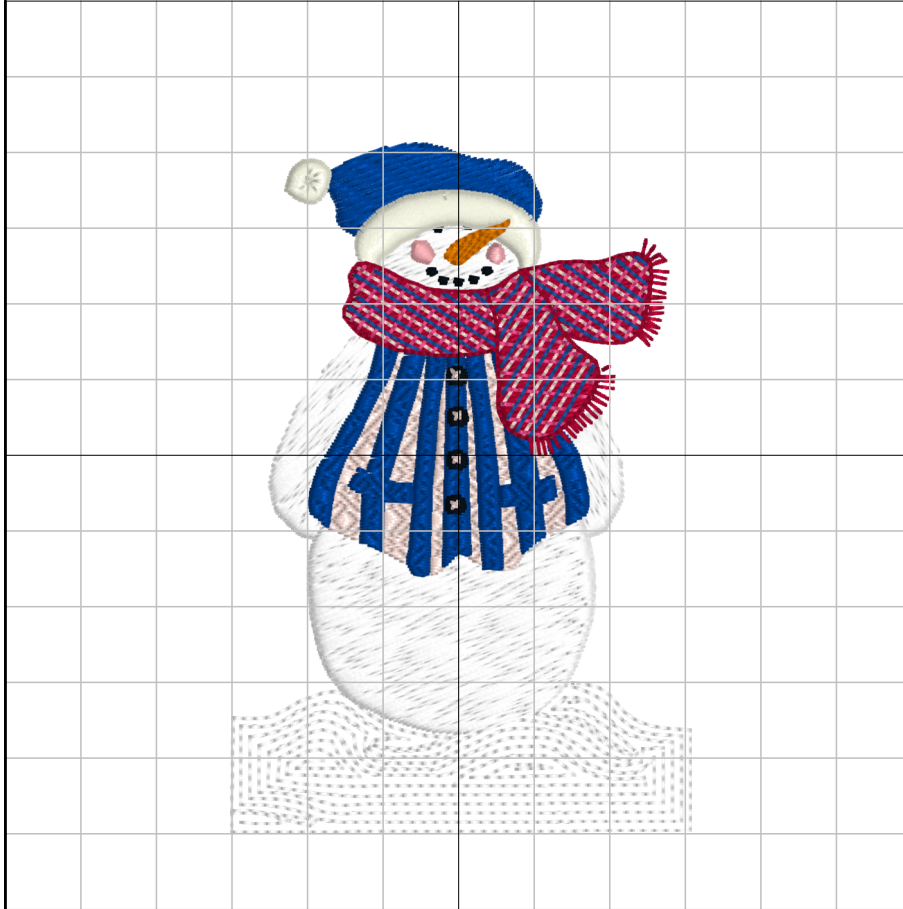

Scale 100%

**Dimensions**

Width: 60.5mm

Height: 91.0mm

Stitches: 11268

Hoop

Husqvarna Viking Designer Diamond Royale

120mm x 120mm - Designer Splendid Square Hoop

Color Information

	Color	Thread Palette	Number	Name	Effect	Stitches	Length
1		Robison-Anton Poly 40	5597	Snow White		2228	14.008m
2		Robison-Anton Poly 40	5596	Black		31	0.046m
3		Robison-Anton Poly 40	9026	Pink Cascade		1585	4.332m
4		Robison-Anton Poly 40	5520	Blue		2020	6.442m
5		Robison-Anton Poly 40	9028	Ice Ballet		469	2.322m
6		Robison-Anton Poly 40	5795	Mountain Rose		57	0.177m
7		Robison-Anton Poly 40	5596	Black		179	0.432m
8		Robison-Anton Poly 40	5719	Very Red		1435	6.510m
9		Robison-Anton Poly 40	9026	Pink Cascade		833	1.448m
10		Robison-Anton Poly 40	9168	Horizon Pink		1117	1.710m
11		Robison-Anton Poly 40	5545	Copen		754	1.263m
12		Robison-Anton Poly 40	5770	Karat		117	0.285m
13		Robison-Anton Poly 40	5719	Very Red		443	0.784m