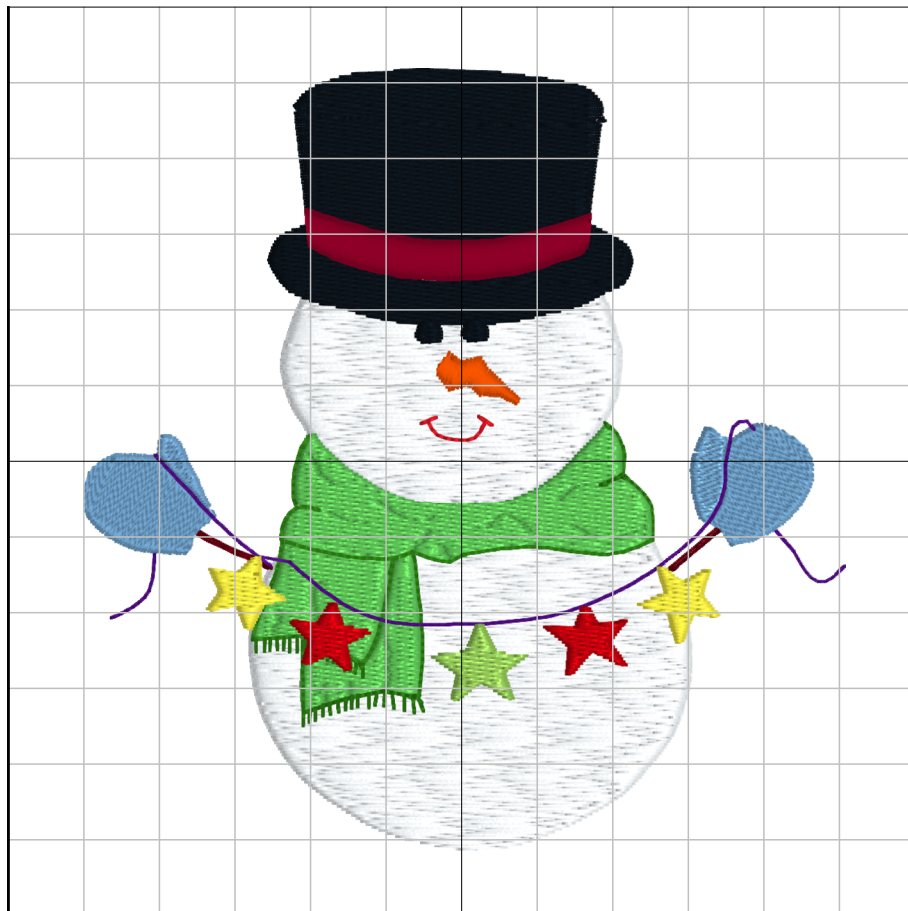

Scale 100%

**Dimensions**

Width: 100.5mm

Height: 103.0mm

Stitches: 11127

Hoop

Husqvarna Viking Designer Diamond Royale

120mm x 120mm - Designer Splendid Square Hoop

Color Information

	Color	Thread Palette	Number	Name	Effect	Stitches	Length
1		Robison-Anton Rayon 40	2297	Snow White		1959	28.926m
2		Robison-Anton Poly 40	9021	Regal Purple		87	0.364m
3		Robison-Anton Poly 40	5552	Russet		134	0.621m
4		Robison-Anton Poly 40	5506	Baby Blue		1736	4.045m
5		Robison-Anton Poly 40	5533	Lipstick		73	0.186m
6		Robison-Anton Poly 40	9148	Rolling Meadow		1971	9.236m
7		Robison-Anton Poly 40	5514	Emerald		1467	2.480m
8		Robison-Anton Poly 40	9021	Regal Purple		289	0.609m
9		Robison-Anton Poly 40	5625	Lemon		249	1.067m
10		Robison-Anton Poly 40	5811	Deep Scarlet		252	1.036m
11		Robison-Anton Poly 40	5621	Pastoral Green		123	0.533m
12		Robison-Anton Poly 40	9072	Grilled Orange		136	0.464m
13		Robison-Anton Poly 40	5596	Black		2158	13.619m
14		Robison-Anton Poly 40	5772	Auburn		493	3.870m